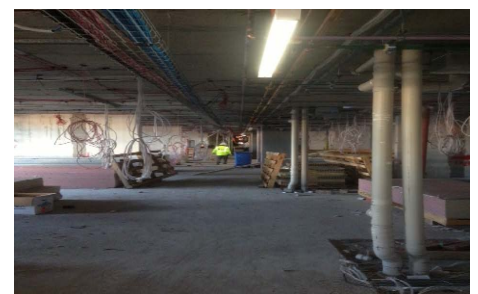

## Construction progress

- **Goldstein College:** Works on the internal fit-outs; including tiling, joinery and painting are progressing well. Scaffold to the northern elevation (High Street) will be dismantled by Monday 9 September 2013.
- **Fourth College:** Works on the internal fit-outs; including tiling, joinery and painting are progressing well. Tiling has been completed and carpet installation has commenced on Level 5. Scaffold has been dismantled on the northern and southern elevation.
- **Baxter College:** Works on the internal fit-outs; including tiling, joinery and painting are progressing well. Tiling has been completed and carpet installation has commenced on Level 4.
- **Seniors' Hall:** Internal fit-out has been completed on Level 3 while work on Levels 4, 5 and 6 is continuing. Scaffold has been dismantled on all elevations.
- **Basser College:** The main structure is now complete. Internal fit-out and services rough-in has been completed to Level 6. External framing is now complete and brickwork is currently on Level 6.
- **Basser Steps:** The lower section of Basser Steps leading down and into the Quad remains affected by services and modification works to the steps, this should be completed by the end of November 2013 .

Seniors College – External Facade

Seniors College – External Facade

Seniors College – Group Study Room

Seniors College – Lift Lobby

Fourth College – Typical Room

Baxter College – Internal fit-out