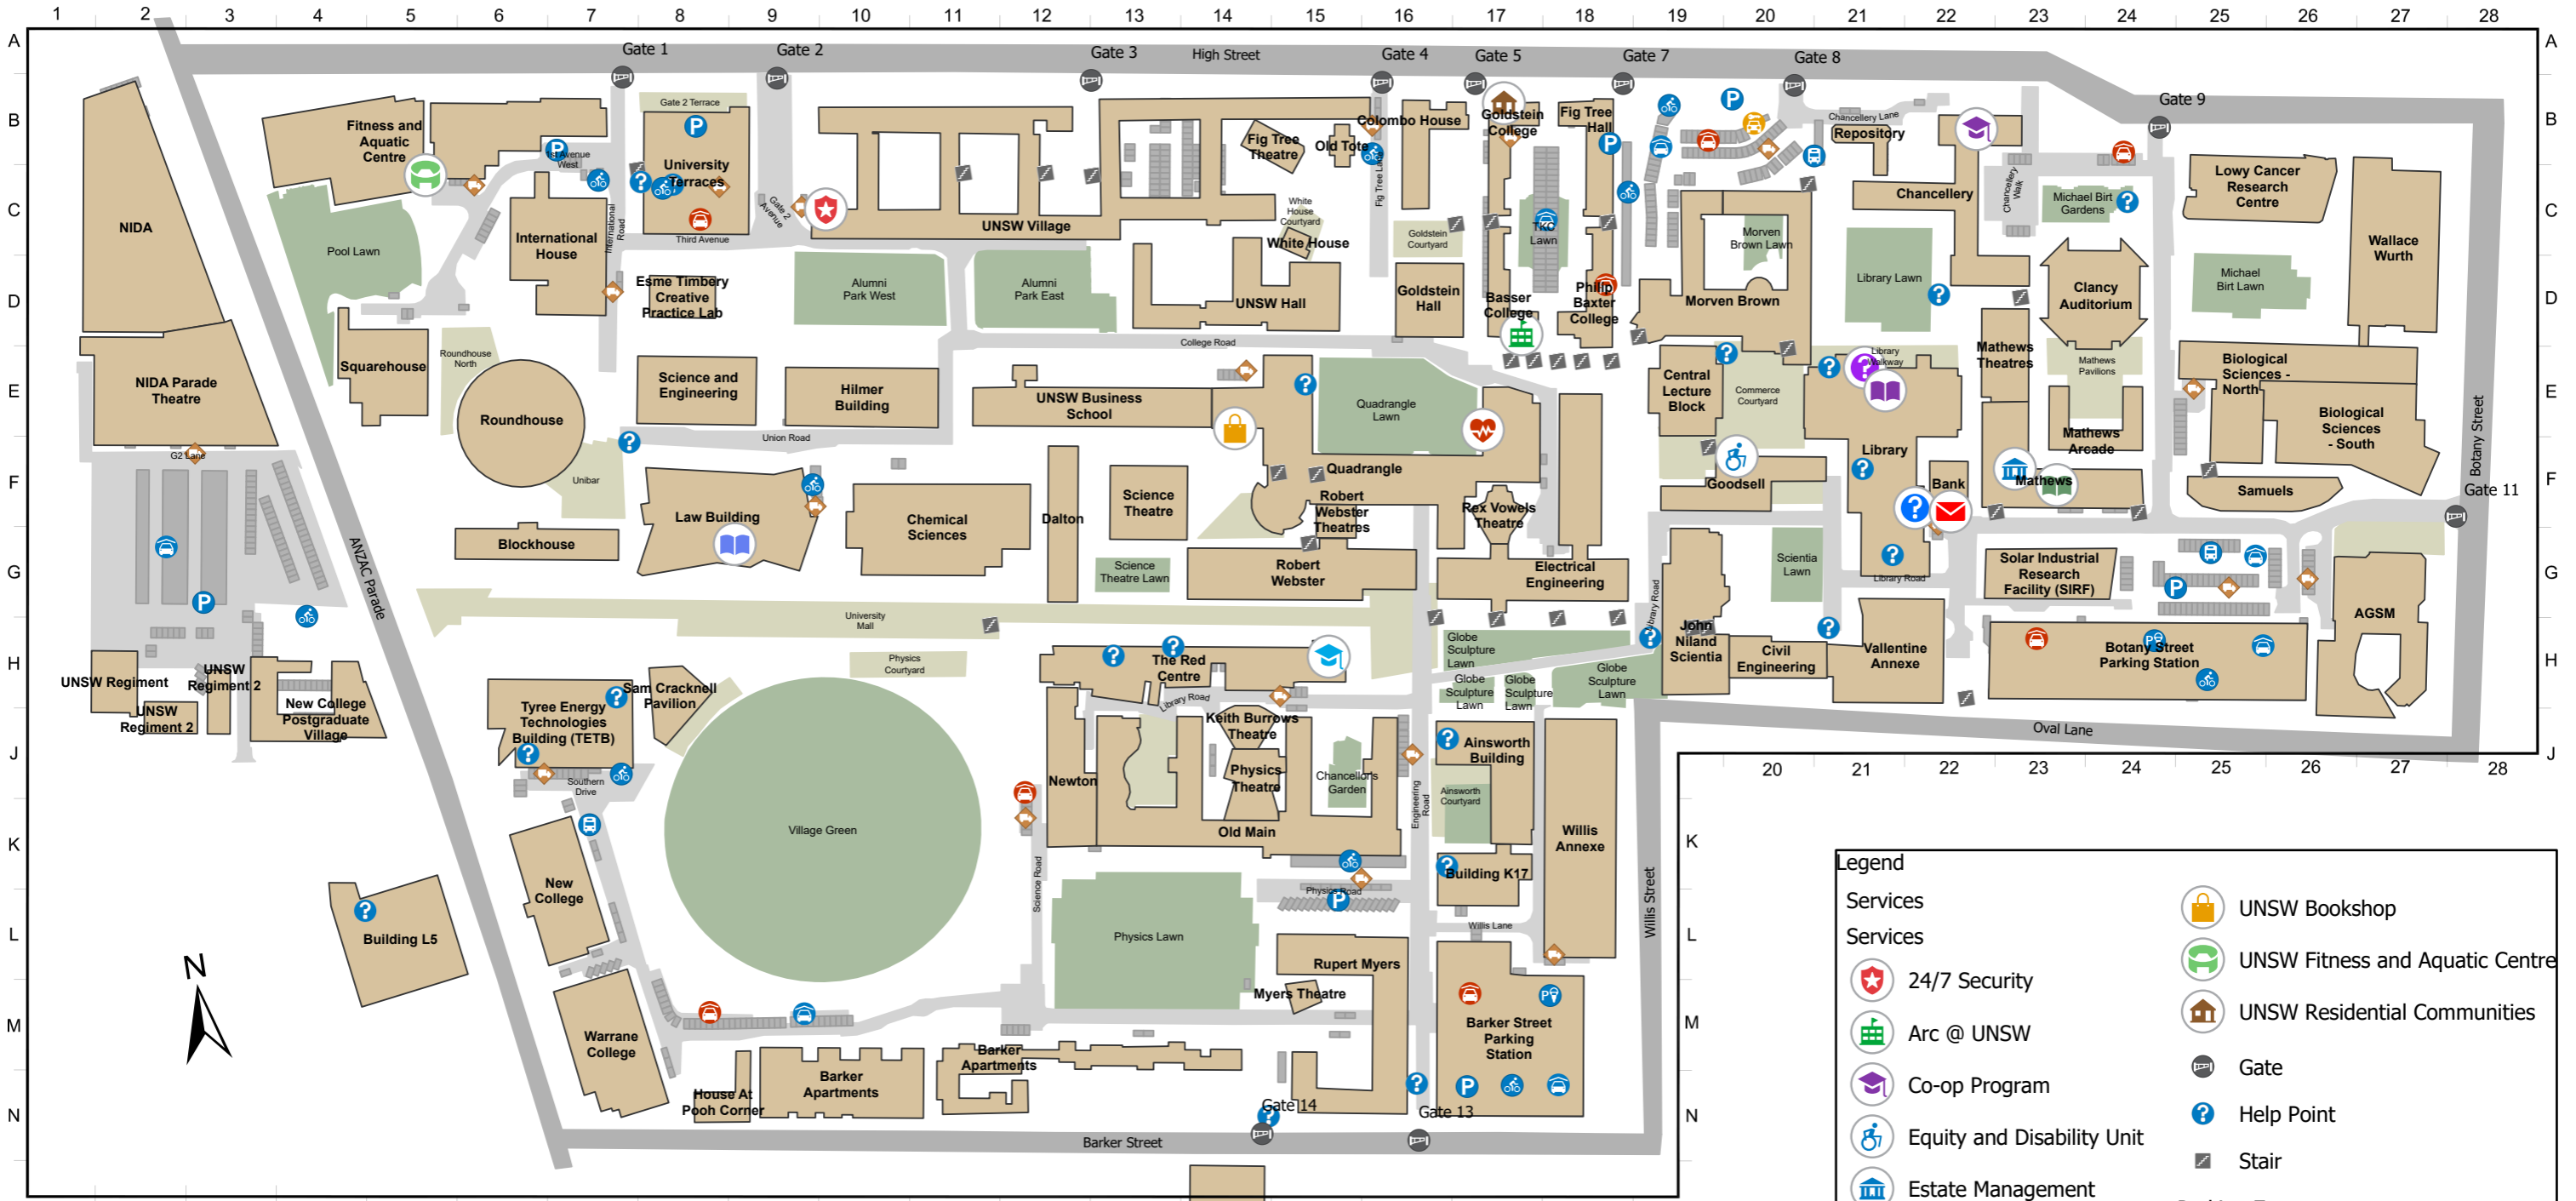

Kensington Campus Map

Building Name	Building Code	Building Name	Building Code	Building Name	Building Code	Building Name	Building Code	Building Name	Building Code	Building Name	Building Code
AGSM	G27	Central Lecture Block	E19	Goldstein Hall	D16	Mathews Theatres	D23	Repository	B21	Tyree Energy Technologies Building (TETB)	H6
Ainsworth Building	J17	Chancellery	C22	Goodsell	F20	Morven Brown	C20	Rex Vowels Theatre	F17	University Terraces	B8
Bank	F22	Chemical Sciences	F10	Hilmer Building	E10	Myers Theatre	M15A	Robert Webster Theatres	G14	UNSW Business School	E12
Barker Apartments	N13	Civil Engineering	H20	House At Pooh Corner	N8	New College	L6	Robert Webster Theatres	G15	UNSW Hall	D14
Barker Apartments	N13	Clancy Auditorium	C24	International House	C6	New College Postgraduate Village	H3	Roundhouse	E6	UNSW Regiment	H1
Barker Street Parking Station	N18	Colombo House	B16	John Niland Scientia	G19	Postgraduate Village	H3	Rupert Myers Pavilion	M15	UNSW Regiment 2	J2
Basser College	D17	Dalton	F12	Kanga's House	O14	NIDA	D2	Sam Cracknell Pavilion	H8	UNSW Regiment 2	J2
Biological Sciences - North	D26	Electrical Engineering	G17	Keith Burrows Theatre	J14	NIDA Parade Theatre	E2	Samuels	F25	UNSW Village	B10
Biological Sciences - South	E26	Esme Timbery Creative Practice Lab	D8	Law Building	F8	Old Main	K15	Science and Engineering	E8	UNSW Hall	D14
Blockhouse	G6	Fig Tree Hall	B18	Library	F21	Old Tote	B15	Science Theatre	F13	UNSW Regiment 2	J2
Botany Street Parking Station	H25	Fig Tree Theatre	B14D	Lowy Cancer Research Centre	C25	Philip Baxter College	D18	Solar Industrial Research Facility (SIRF)	G23	UNSW Regiment 2	J2
Building K17	K17	Fitness and Aquatic Centre	B5	Mathews	F23	Physics Theatre	K14	Squarehouse	E4	UNSW Village	B10
Building L5	L5	Goldstein College	B17	Mathews Arcade	E24A	Quadrangle	E15	The Red Centre	H13	UNSW Village	B10

- Bus Bay
- Accessible
- Go Get
- Loading Zone
- Meter/Permit
- Meters
- Motorbike
- Permit
- Reserve